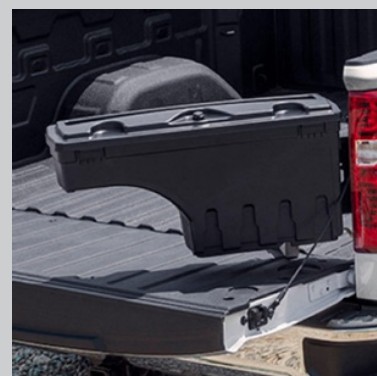

Bed Products

HD Swing-Out Bed Toolbox Passenger

Provides a lockable and weatherproof storage compartment for tools etc. Is mounted onto the side and the rear wheelhouse which provides easy access to your items. Not compatible with Side Mounted Bed Boxes.

Details	Part No.
HD Swing-Out Bed Toolbox Passenger	19418645

HD Swing-Out Bed Toolbox Driver

Provides a lockable and weatherproof storage compartment for tools etc. Is mounted onto the side and the rear wheelhouse which provides easy access to your items. Not compatible with Side Mounted Bed Boxes.

Details	Part No.
HD Swing-Out Bed Toolbox Driver	19418646

Please contact your nearest GMSV Dealer for availability, pricing, and fitment.

BROUGHT TO YOU BY